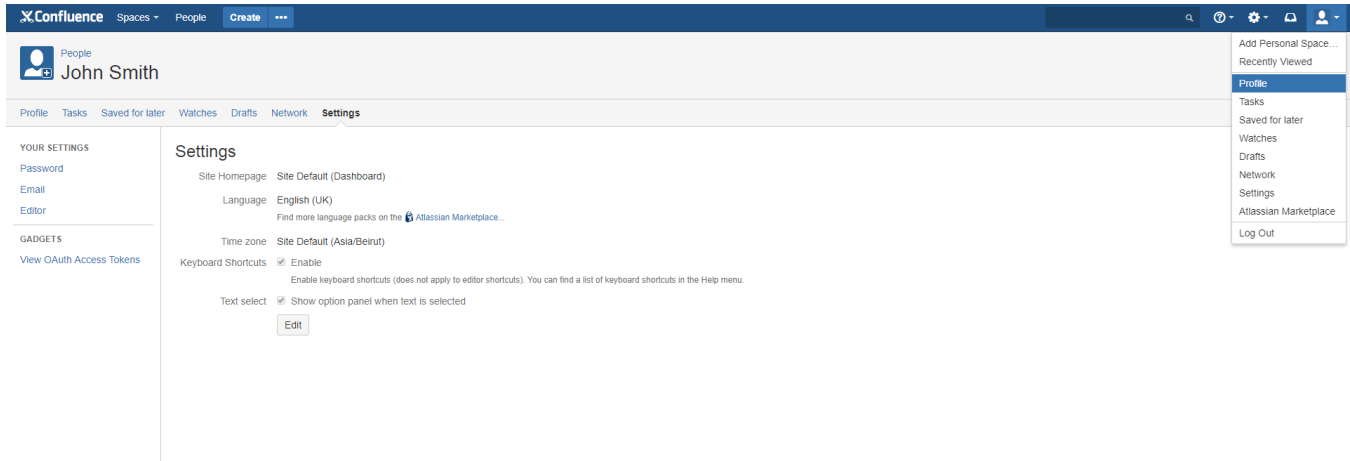

Arabic for Confluence

Configuration:

Once Arabic for Confluence is installed a new, Arabic language, will be available in the list of languages.

First click on your Avatar and select "Profile"

Then when you are redirected to your profile page, Select the "Settings" tab and click on the "Edit" button.

Doing so, you will get a pop-up screen where you can select your language and you can choose "Arabic" from the menu.

And Voila! Your Confluence will be translated to Arabic language

دليل المساحات

مساحة

تسمية