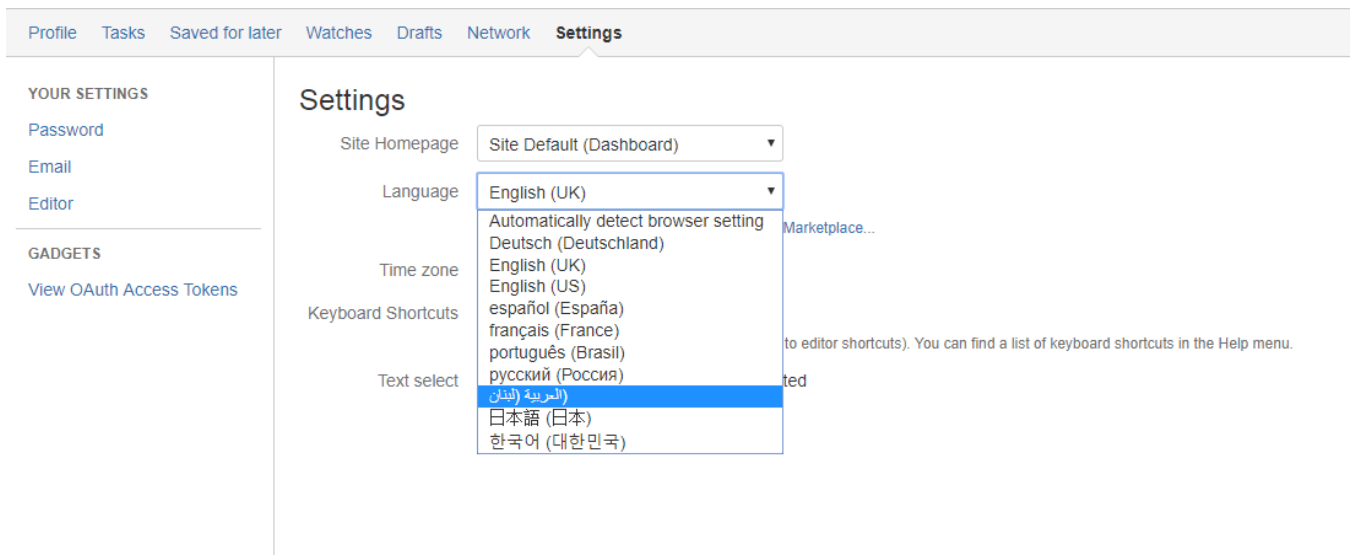

Arabic for Confluence

Configuration:

Once Arabic for Confluence is installed a new, Arabic language, will be available in the list of languages.

First click on your Avatar and select "Profile"

Then when you are redirected to your profile page, Select the "Settings" tab and click on the "Edit" button.